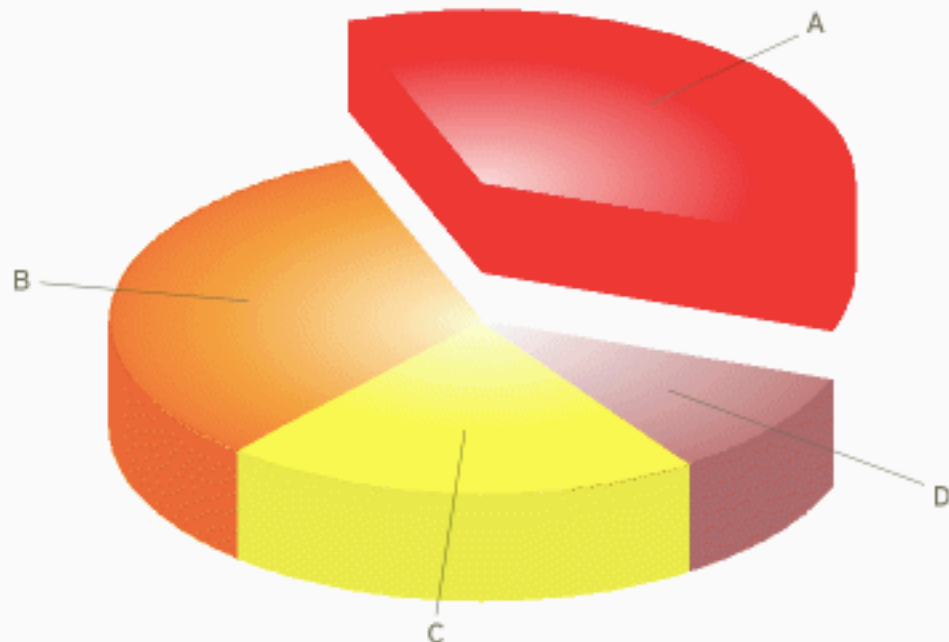

Fig. 1
DISC PERSONALITY

SEX: FEMALE
AGE: 27

PERSONAL SCORES

A INFLUENCE
36 %

B: DOMINANCE
33 %

C: STEADINESS
21 %

D: COMPLIANCE
10 %